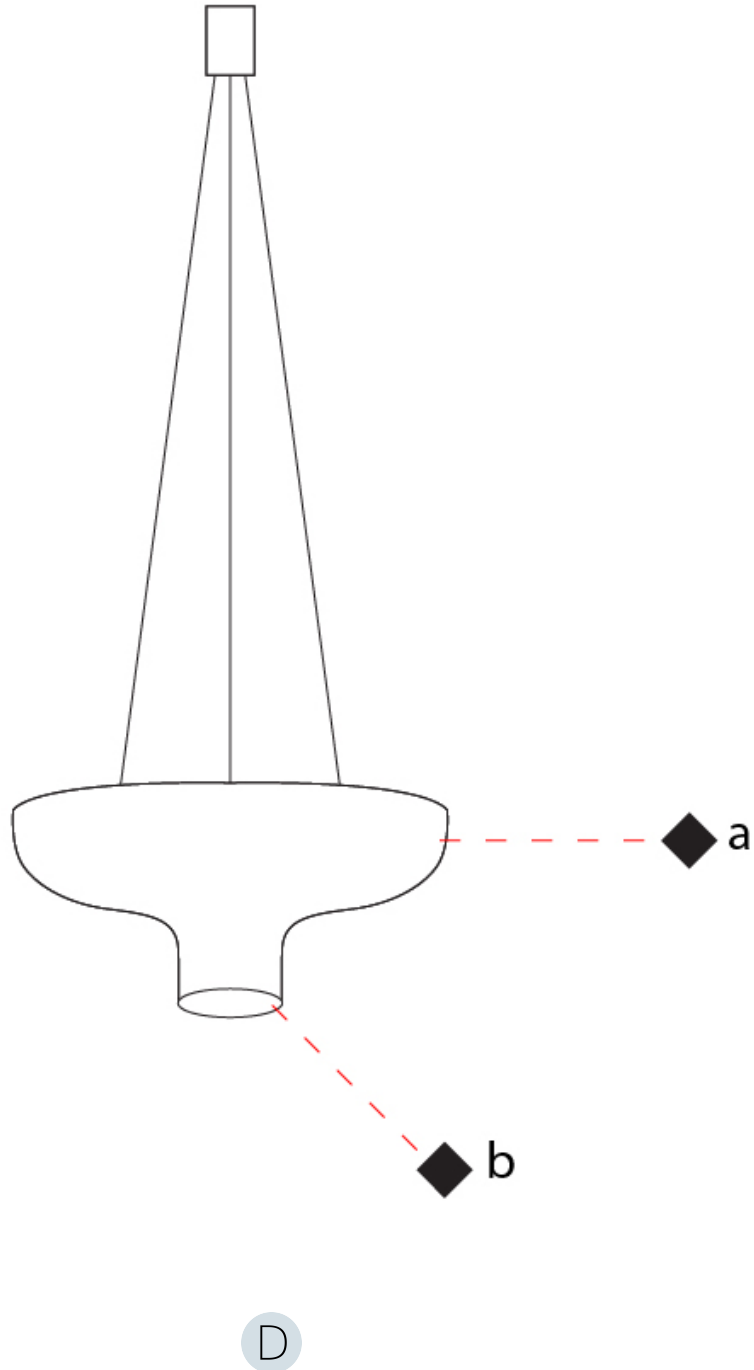

D41048-

PROJECT

TYPE

SPECIFIER

QUANTITY

DATE