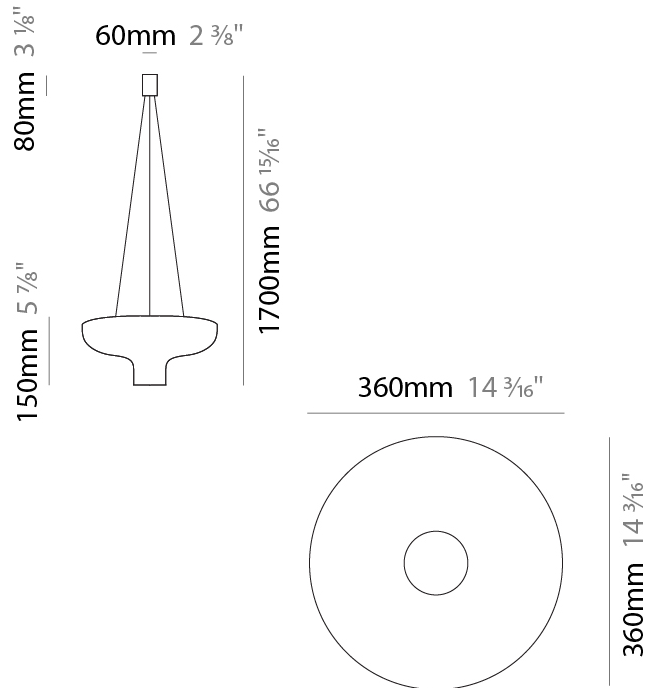

DUETTO SUSPENSION

D41048-

base number   Finish
Options

PROJECT	_____
TYPE	_____
SPECIFIER	_____
QUANTITY	_____
DATE	_____

1. To build a product code in our configurator select the specify button on the base model # product page
2. To build a manual product code on this datasheet choose from the options listed below in blue font and add the suffix to the base model #

GENERAL

Series: Duetto _____
Brand: Icone _____
Division: Design _____
Mounting Type: Suspension _____
Mounting Location: Ceiling _____
Subcategory: Pendant _____

PHYSICAL

Shape: Round _____
Diameter (mm): 360 _____
Diameter (in): 14 ³/₁₆ _____
Height (mm): 150 _____
Height (in): 5 ⁷/₈ _____
Max. Overall Height (mm): 1700 _____
Max. Overall Height (in): 66 ¹⁵/₁₆ _____
Light Distribution: Direct / Indirect _____
Fixture Finish: WHI / WGF / BKW / BCL _____
Fixture Material: Aluminum _____

ELECTRICAL

Lamp Type: LED _____
Total Output Wattage (W): 15 / 20 _____
Dimming: Electronic Low Voltage Dimming _____
Input Voltage (V): 120Vac Direct Line _____

LED

Color Temperature (°K): 3000 _____
Nominal Lumen (lm): Dir 1275 / Ind 2200 _____
CRI: >90 CRI _____

OPTICAL

RATINGS AND CERTIFICATIONS

Certified By: Certified for North American Standards _____
IP rating: IP20 _____