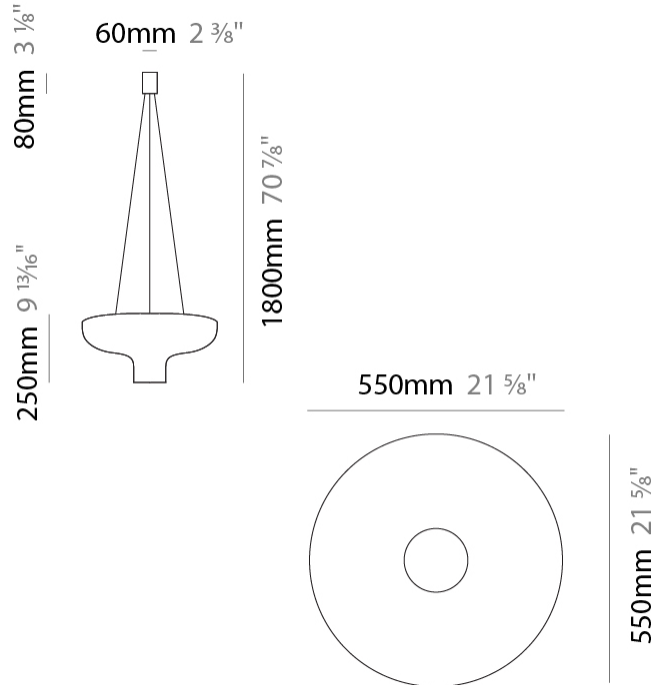

PROJECT	_____
TYPE	_____
SPECIFIER	_____
QUANTITY	_____
DATE	_____

DUETTO SUSPENSION

D41049-

base number   Finish
Options

1. To build a product code in our configurator select the specify button on the base model # product page
2. To build a manual product code on this datasheet choose from the options listed below in blue font and add the suffix to the base model #

GENERAL

Series: Duetto
Brand: Icone
Division: Design
Mounting Type: Suspension
Mounting Location: Ceiling
Subcategory: Pendant

PHYSICAL

Shape: Round
Diameter (mm): 550
Diameter (in): 21 5/8
Height (mm): 250
Height (in): 9 13/16
Max. Overall Height (mm): 1800
Max. Overall Height (in): 70 7/8
Light Distribution: Direct / Indirect
Fixture Finish: WHI / WGF / BKW / BCL
Fixture Material: Aluminum

ELECTRICAL

Lamp Type: LED
Total Output Wattage (W): 20 / 30
Dimming: Electronic Low Voltage Dimming
Input Voltage (V): 120Vac Direct Line

LED

Color Temperature (°K): 3000
Nominal Lumen (lm): Dir 1700 / Ind 3200
CRI: >90 CRI

OPTICAL

RATINGS AND CERTIFICATIONS

Certified By: Certified for North American Standards
IP rating: IP20